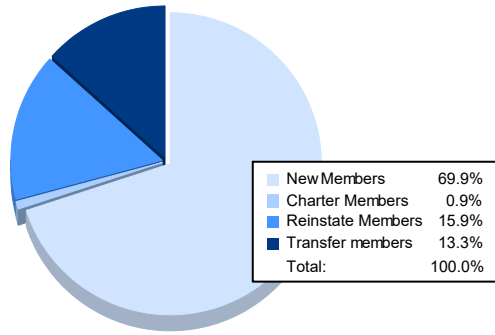

Year	New Clubs	Dropped Clubs	Gain/ Loss Clubs	New Members	Charter Members	Reinstate Members	Transfer Members	Total Member Added	Total Members Dropped	Gain/ Loss Members
2016-2017	2	2	0	186	65	14	13	278	234	44
2017-2018	1	2	-1	190	35	6	35	266	312	-46
2018-2019	0	1	-1	128	1	11	11	151	244	-93
2019-2020	0	2	-2	87	5	7	20	119	232	-113
2020-2021	0	0	0	79	1	18	15	113	181	-68
<b>Average</b>	<b>1</b>	<b>1</b>	<b>-1</b>	<b>134</b>	<b>21</b>	<b>11</b>	<b>19</b>	<b>185</b>	<b>241</b>	<b>-55</b>

### Membership Composition June 2021 Cumulative