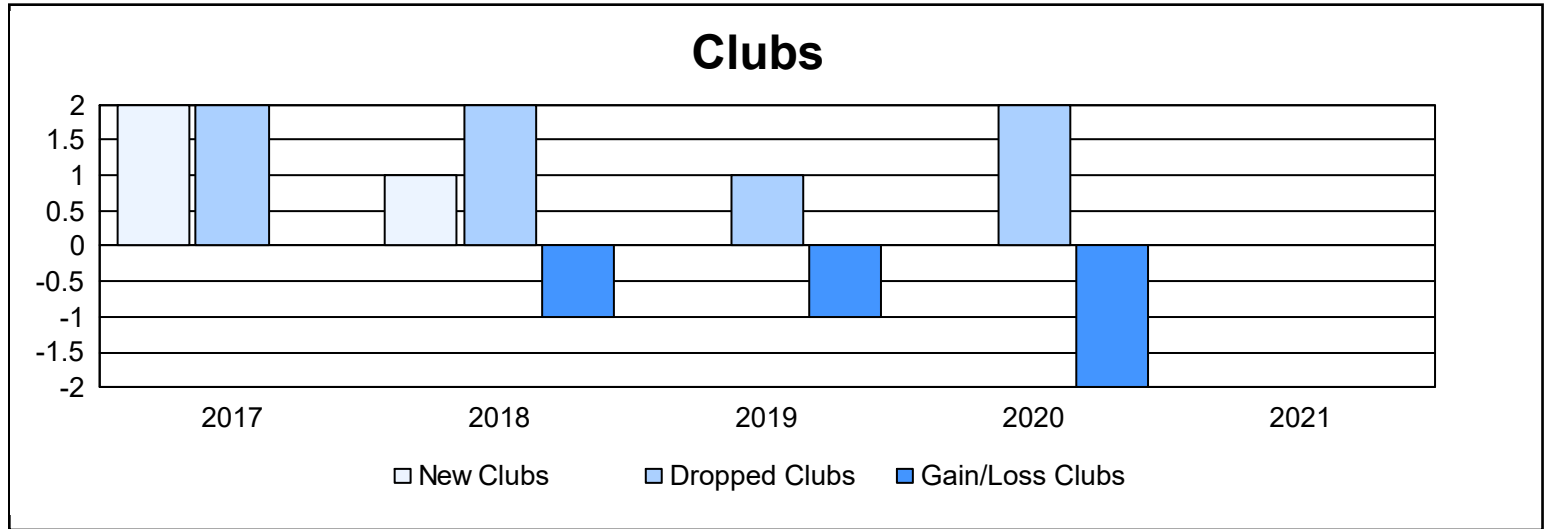

Year	New Clubs	Dropped Clubs	Gain/ Loss Clubs	New Members	Charter Members	Reinstate Members	Transfer Members	Total Member Added	Total Members Dropped	Gain/ Loss Members
2016-2017	2	2	0	186	65	14	13	278	234	44
2017-2018	1	2	-1	190	35	6	35	266	312	-46
2018-2019	0	1	-1	128	1	11	11	151	244	-93
2019-2020	0	2	-2	87	5	7	20	119	232	-113
2020-2021	0	0	0	79	1	18	15	113	181	-68
<b>Average</b>	<b>1</b>	<b>1</b>	<b>-1</b>	<b>134</b>	<b>21</b>	<b>11</b>	<b>19</b>	<b>185</b>	<b>241</b>	<b>-55</b>

### Membership Composition June 2021 Cumulative