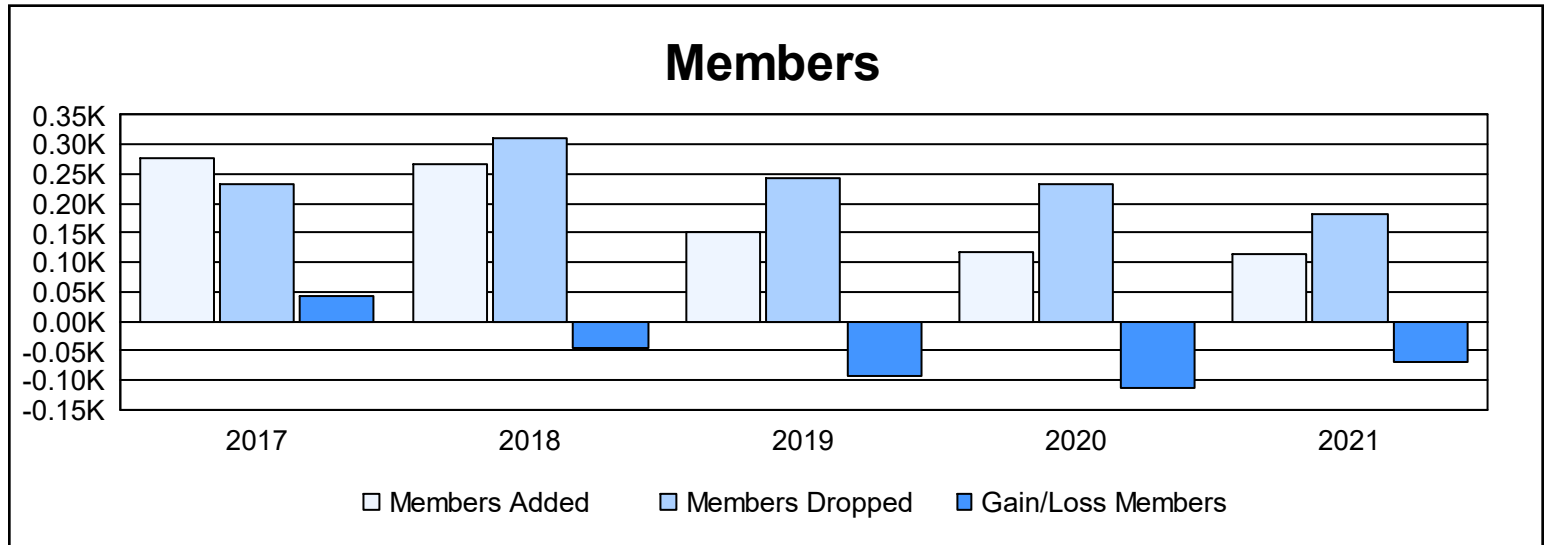

Year	New Clubs	Dropped Clubs	Gain/ Loss Clubs	New Members	Charter Members	Reinstate Members	Transfer Members	Total Member Added	Total Members Dropped	Gain/ Loss Members
2016-2017	2	2	0	186	65	14	13	278	234	44
2017-2018	1	2	-1	190	35	6	35	266	312	-46
2018-2019	0	1	-1	128	1	11	11	151	244	-93
2019-2020	0	2	-2	87	5	7	20	119	232	-113
2020-2021	0	0	0	79	1	18	15	113	181	-68
<b>Average</b>	<b>1</b>	<b>1</b>	<b>-1</b>	<b>134</b>	<b>21</b>	<b>11</b>	<b>19</b>	<b>185</b>	<b>241</b>	<b>-55</b>

### Membership Composition June 2021 Cumulative